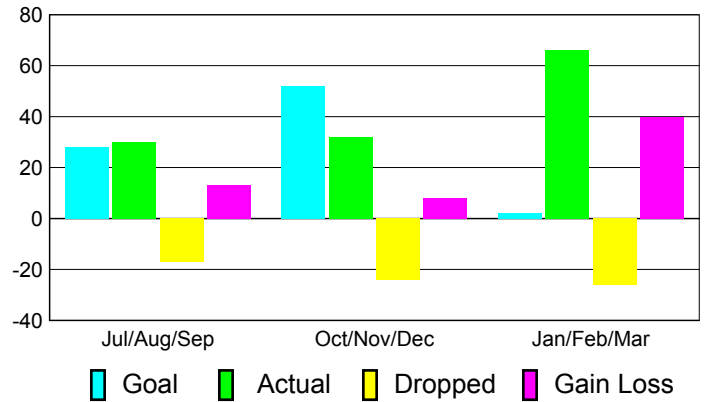

Membership Results 2010-2011

Goal, New, Dropped, Gain/Loss

Comparison of Membership Gain/Loss

Current Year Compared to the Previous Year