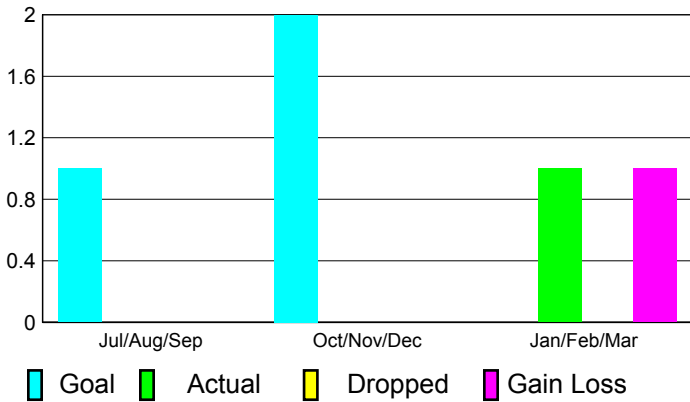

2010-2011 GMT Reports for District (or Undistricted) **District 111WL**

GMT: **Heinrich K. K. Alles**

Location: **GERMANY**

GMT CA: **4**

CLUBS

**Club Results
2010-2011**

**Clubs
2009-2010**

Month	New Club Goal	Actual New Clubs	Actual Dropped Clubs	Gain/Loss of Clubs	Gain/Loss of Clubs
Jul/Aug/Sep	1	0	0	0	0
Oct/Nov/Dec	2	0	0	0	0
Jan/Feb/Mar	0	1	0	1	0
Totals	3	1	0	1	0

Club Results 2010-2011

Goal, New, Dropped, Gain/Loss

Comparison of Club Gain/Loss

Current Year Compared to the Previous Year

YTD Status Quo Clubs 2010-2011

Status Quo Clubs Compared to Status Quo Members

MEMBERSHIP