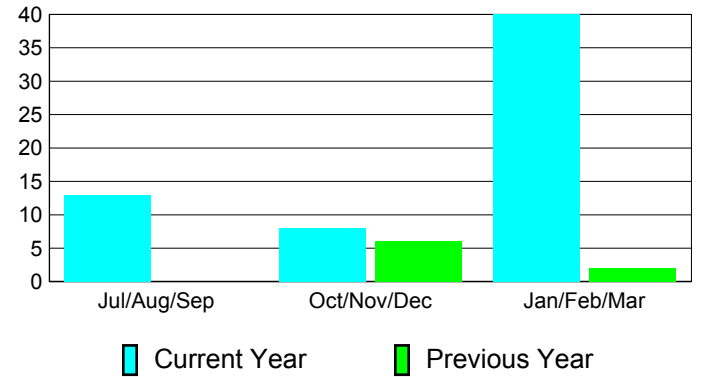

**Membership Results
2010-2011**

**Membership
2009-2010**

Month	Net Memb Goal	Actual New Memb	Actual Dropped Memb	Gain/Loss of Memb	Gain/Loss of Memb
Jul/Aug/Sep	28	30	-17	13	0
Oct/Nov/Dec	52	32	-24	8	6
Jan/Feb/Mar	2	66	-26	40	2
Totals	82	128	-67	61	8

Membership Results 2010-2011

Goal, New, Dropped, Gain/Loss

Comparison of Membership Gain/Loss

Current Year Compared to the Previous Year

Gender Comparison 2010-2011

Jul/Aug/Sep

Oct/Nov/Dec

Jan/Feb/Mar